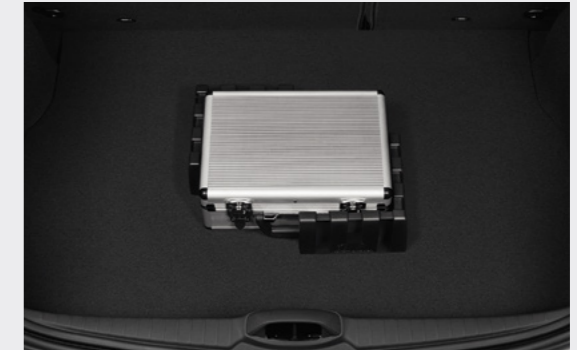

TRANSPORT SOLUTIONS

One of the Rifter's indisputable assets is its great transport potential. To take full advantage of this, Peugeot provides a range of interior and exterior payload support fittings. All these accessories have been tested and approved and have been certified according to the European standards in force.

1

2

3

4

5

6

1. Soft trunk tray
2. High load restraint net
3. Boot net
4. Trunk chock
5. Tow bar with Tool-Free Removable Ball
6. Tow bar-mounted bike carrier